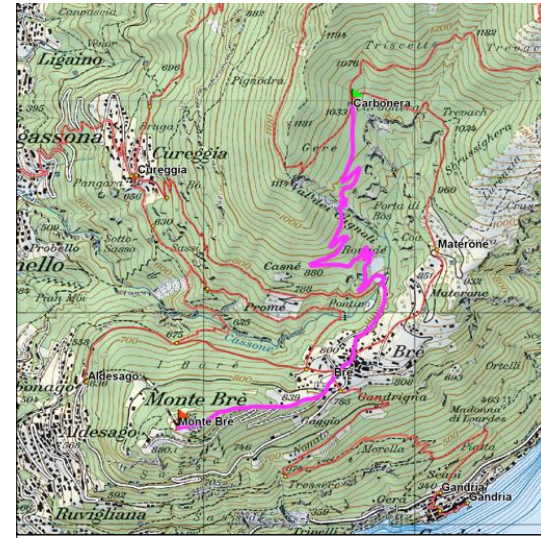

# Monte Brè-Carbonera

(via Materone)

Type:	Mountain trail
Start locality:	Monte Brè
Start height:	909 m.a.s.l.
End locality:	Carbonera
End height:	1032 m.a.s.l.
Length:	2901 m
Time:	1 h 10
Height diff. uphill:	291 m
Height diff. downhill:	168 m
Altitudine min.:	783 m.a.s.l.
Altitudine max.:	1036 m.a.s.l.
Average slope:	15.29 %

# Carbonera-Monte Brè

Type:	Mountain trail
Start locality:	Carbonera
Start height:	1030 m.a.s.l.
End locality:	Monte Brè
End height:	909 m.a.s.l.
Length:	3513 m
Time:	1 h 15
Height diff. uphill:	185 m
Height diff. downhill:	309 m
Altitudine min.:	783 m.a.s.l.
Altitudine max.:	1032 m.a.s.l.
Average slope:	14.7 %

TI-SENTIERI, Scale 1:14190