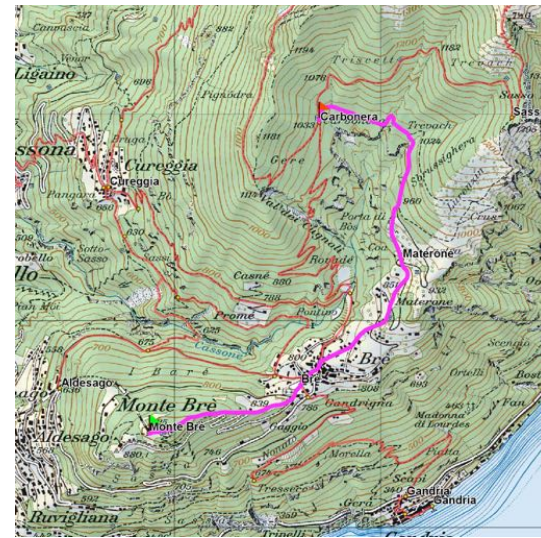

# Monte Brè-Carbonera

(via Materone)

Type:	Mountain trail
Start locality:	Monte Brè
Start height:	909 m.a.s.l.
End locality:	Carbonera
End height:	1032 m.a.s.l.
Length:	2901 m
Time:	1 h 10
Height diff. uphill:	291 m
Height diff. downhill:	168 m
Altitudine min.:	783 m.a.s.l.
Altitudine max.:	1036 m.a.s.l.
Average slope:	15.29 %

# Carbonera-Monte Brè

Type:	Mountain trail
Start locality:	Carbonera
Start height:	1030 m.a.s.l.
End locality:	Monte Brè
End height:	909 m.a.s.l.
Length:	3513 m
Time:	1 h 15
Height diff. uphill:	185 m
Height diff. downhill:	309 m
Altitudine min.:	783 m.a.s.l.
Altitudine max.:	1032 m.a.s.l.
Average slope:	14.7 %

TI-SENTIERI, Scale 1:14190