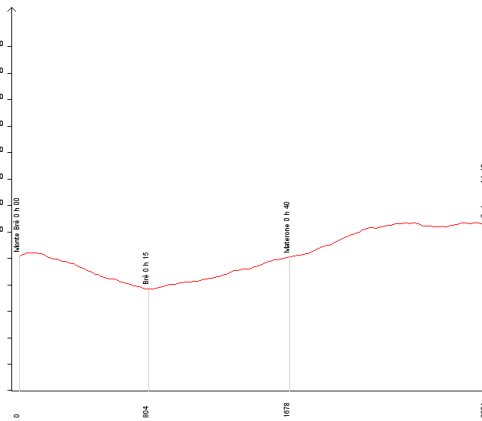

# Monte Brè-Carbonera

(via Materone)

Type:	Mountain trail
Start locality:	Monte Brè
Start height:	909 m.a.s.l.
End locality:	Carbonera
End height:	1032 m.a.s.l.
Length:	2901 m
Time:	1 h 10
Height diff. uphill:	291 m
Height diff. downhill:	168 m
Altitudine min.:	783 m.a.s.l.
Altitudine max.:	1036 m.a.s.l.
Average slope:	15.29 %

# Carbonera-Monte Brè

Type:	Mountain trail
Start locality:	Carbonera
Start height:	1030 m.a.s.l.
End locality:	Monte Brè
End height:	909 m.a.s.l.
Length:	3513 m
Time:	1 h 15
Height diff. uphill:	185 m
Height diff. downhill:	309 m
Altitudine min.:	783 m.a.s.l.
Altitudine max.:	1032 m.a.s.l.
Average slope:	14.7 %

TI-SENTIERI, Scale 1:14190