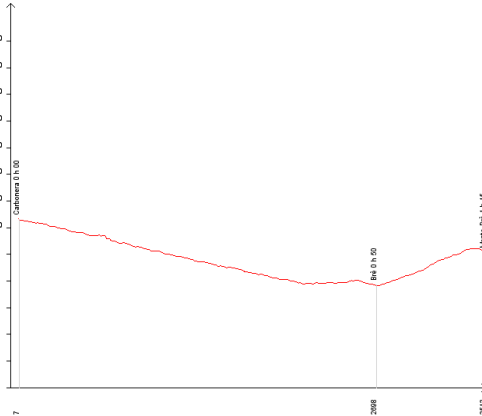

# Monte Brè-Carbonera

(via Materone)

Type:	Mountain trail
Start locality:	Monte Brè
Start height:	909 m.a.s.l.
End locality:	Carbonera
End height:	1032 m.a.s.l.
Length:	2901 m
Time:	1 h 10
Height diff. uphill:	291 m
Height diff. downhill:	168 m
Altitudine min.:	783 m.a.s.l.
Altitudine max.:	1036 m.a.s.l.
Average slope:	15.29 %

# Carbonera-Monte Brè

Type:	Mountain trail
Start locality:	Carbonera
Start height:	1030 m.a.s.l.
End locality:	Monte Brè
End height:	909 m.a.s.l.
Length:	3513 m
Time:	1 h 15
Height diff. uphill:	185 m
Height diff. downhill:	309 m
Altitudine min.:	783 m.a.s.l.
Altitudine max.:	1032 m.a.s.l.
Average slope:	14.7 %

TI-SENTIERI, Scale 1:14190